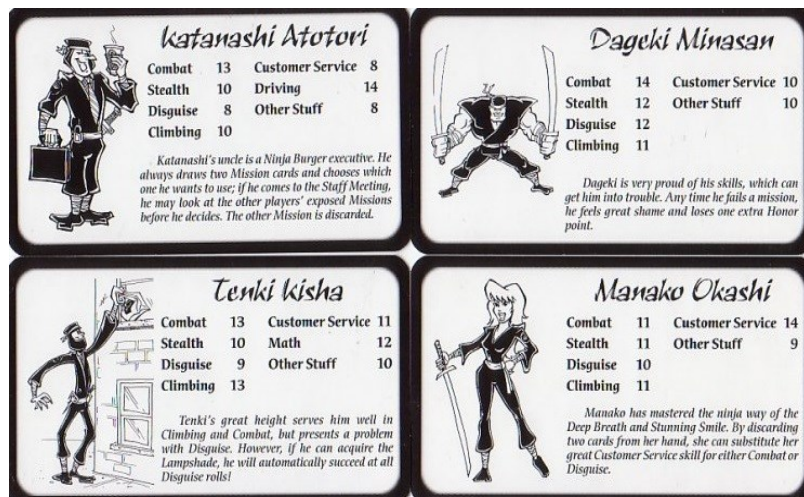

Ninja Burger

Game Type

- Strategy/Family

Category

- Card Game
- Humor

Mechanisms

- Dice Rolling
- Hand Management
- Pickup and Deliver

Board Game Description

Players: 3-6 // Time: 30 Min

Age: 12+ // Weight: 1.85

You are about to join the elite Ninja Burger delivery team! You will deliver tasty meals to some very strange places, and nothing will stand in your way. The object of the game is to win promotion to Branch Manager. On your turn you will go on missions to deliver meals. If you succeed you will earn honor; if you fail you will lose honor and possibly more. Fortune cards provide bonuses to help you with your missions, or to sabotage your opponents. Earn the most honor to become the next Branch Manager!

*You are ninja, the master of the night.
No matter the obstacles, you can deliver
a burger and fries anywhere in 30
minutes or less. Failure is not an option.*

Ninja Burger

Inventory

- 1 rulebook
- 3 black ninja dice
- 98 Money and Honor tokens
- 216 cards
 - 18 Ninja cards (black)
 - 87 Mission cards (red)
 - 111 Fortune cards (white)