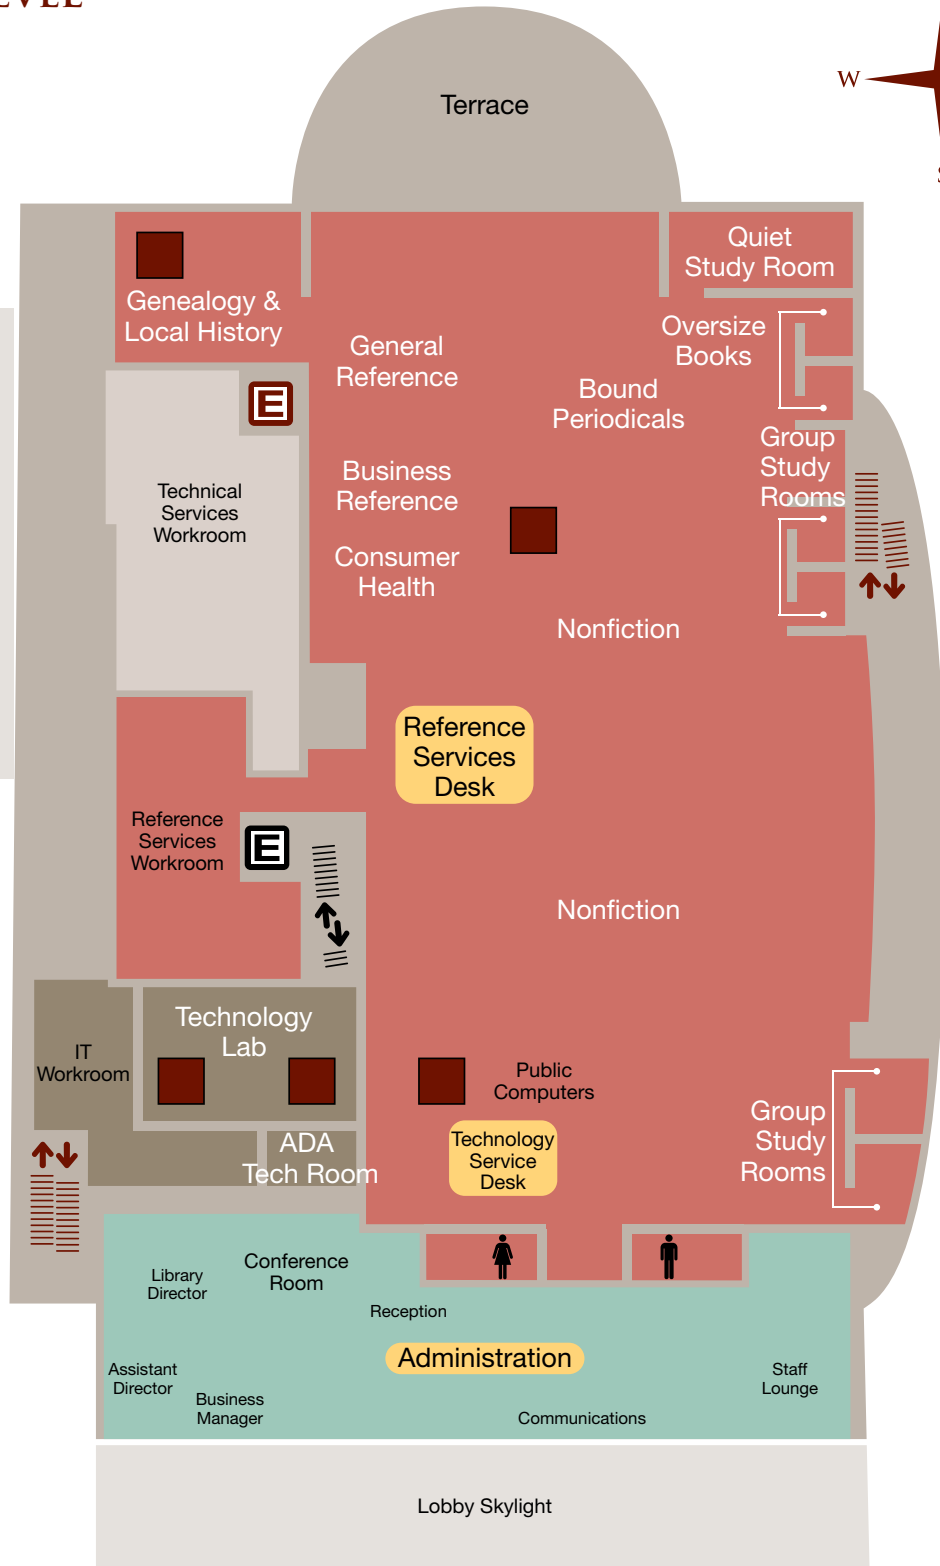

## KEY

-  Computers
-  Restroom
-  Family Restroom
-  Elevator
-  Freight Elevator
-  Stairs
-  Staff/Emerg Stairs

BOOK RETURN SLOTS  
 DRIVE UP WINDOW

ENTRANCE from Lower Level Parking (elevator)  
 ENTRANCE from Street Level Parking

ENTRANCE from Harlem Ave.

HARLEM AVENUE

GLENVIEW ROAD

# UPPER LEVEL

PRAIRIE STREET

## KEY

-  Computers
-  Restroom
-  Family Restroom
-  Elevator
-  Freight Elevator
-  Stairs
-  Staff/Emerg Stairs

HARLEM AVENUE